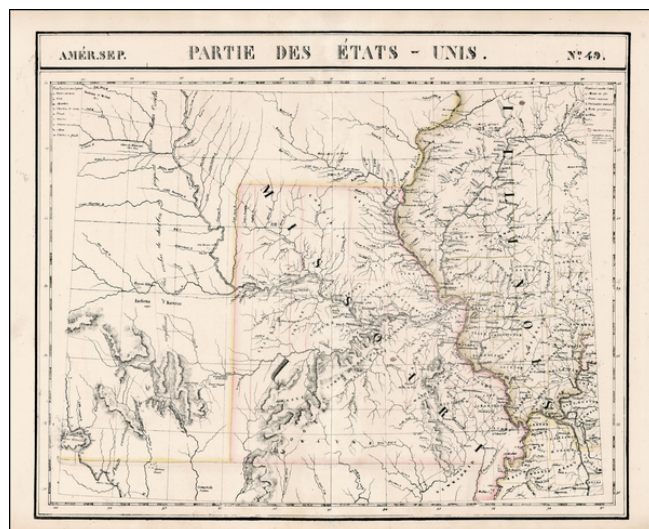

Barry Lawrence Ruderman Antique Maps Inc.

7407 La Jolla Boulevard
La Jolla, CA 92037

www.RareMaps.com

(858) 551-8500
blr@RareMaps.com

Amer. Sep. No. 49. Partie des États Unis [Missouri, Illinois, Indian Territory, Kansas, Nebraska, Iowa]

Stock#: 22888
Map Maker: Vandermaelen
Date: 1825
Place: Brussels
Color: Hand Colored
Condition: VG
Size: 20 x 18 inches
Price: $295.00

Description:

Important Early Mapping of the Missouri River, Upper Mississippi and Indian Regions

Remarkable map of the central part of the Mississippi Valley and Lower Missouri River Valley, only a few years after Missouri gained its statehood.

The detail along the lower Missouri Valley and in Missouri Territory, the area which would become Indian Territory and later Nebraska and Kansas is especially noteworthy, providing one of the earliest detailed treatments of this region on a printed map.

Early primitive counties shown throughout Missouri and Illinois, just a few years after each gained its statehood. The map is centered on the Missouri River, extending to the Platte and Omaha regions. Includes excellent contemporary Trans-Mississippi West information. Notes on Indian Tribes and village populations, explorers routes, etc. in Kansas, Nebraska and Indian Territory.

One of the best regional maps of the period. From Vandermaelen's remarkable 6 volume atlas, which if combined as globe gores forms an immense globe. Vandermaelen accomplished the first atlas mapping of the world on a uniform scale. His treatment of the Western US is a landmark in the history of the cartography of the Western US, undertaking to map in 20 sheets, a region which American publishers were virtually ignoring.