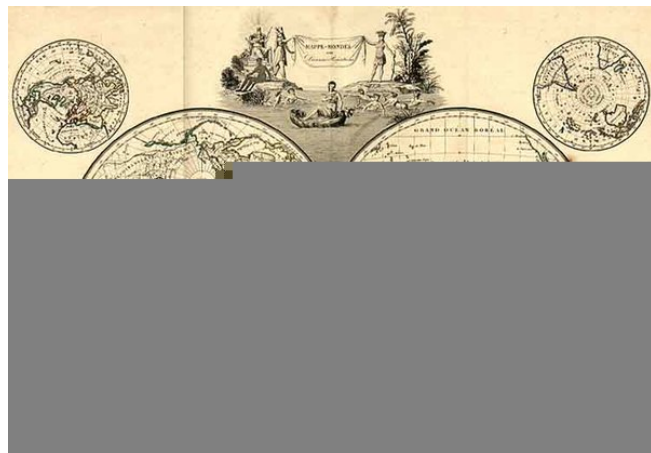

Barry Lawrence Ruderman Antique Maps Inc.

7407 La Jolla Boulevard
La Jolla, CA 92037

www.raremaps.com

(858) 551-8500
blr@raremaps.com

Mappe-Mondes sur Diverses Projections

Stock#: 2283
Map Maker: Malte-Brun
Date: 1812
Place: Paris
Color: Outline Color
Condition: VG
Size: 19 x 13 inches
Price: SOLD

Description:

Decorative double hemisphere map of the World, with an additional smaller world maps centered on Australia and 4 other hemispheric projections. Malte-Brun's Atlas Complet... was one of the most well researched and up to date atlases of its era, incorporating new discoveries in Australia, America and Africa. Two very minor stains , else a very nice example of this unusually decorative early 19th Century map.