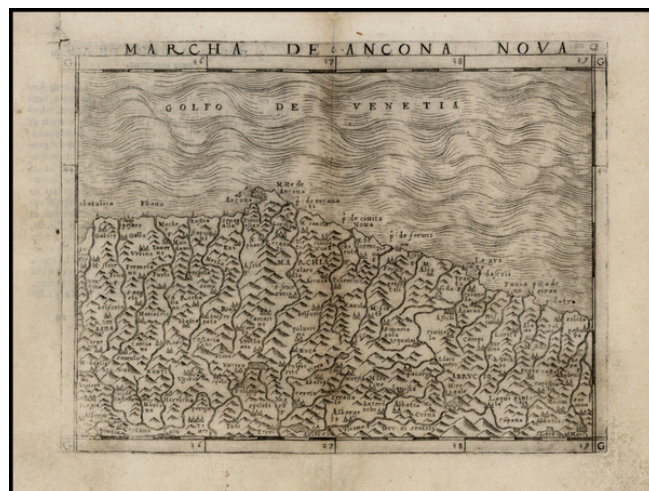

## Marcha De Ancona Nova

**Stock#:** 22813  
**Map Maker:** Gastaldi  
**Date:** 1548  
**Place:** Venice  
**Color:** Uncolored  
**Condition:** VG  
**Size:** 7 x 5.5 inches  
**Price:** SOLD

### Description:

Nice example of Gastaldi's modern map of the Ancona, one of the earliest obtainable modern maps of the region, from Gastaldi's *Geografia di Claudio Ptolemeo Alexandrino . . .*, published in Venice in 1548.

Giacomo Gastaldi is considered as the foremost Italian cartographer of the 16th century along with Paolo Forlani. From Piedmont, Gastaldi established his reputation in Venice and was cosmographer to the Republic of Venice. Gastaldi enjoyed a productive relationship with Giovanni Ramusio, Secretary of the Venice Senate, who used Gastaldi's maps for his *Navigazioni et Viaggi*. This map is from Gastaldi's edition of Ptolemy, Ptolemeo. La *Geografia...*, begun as early as 1542 and published in Venice in 1548.