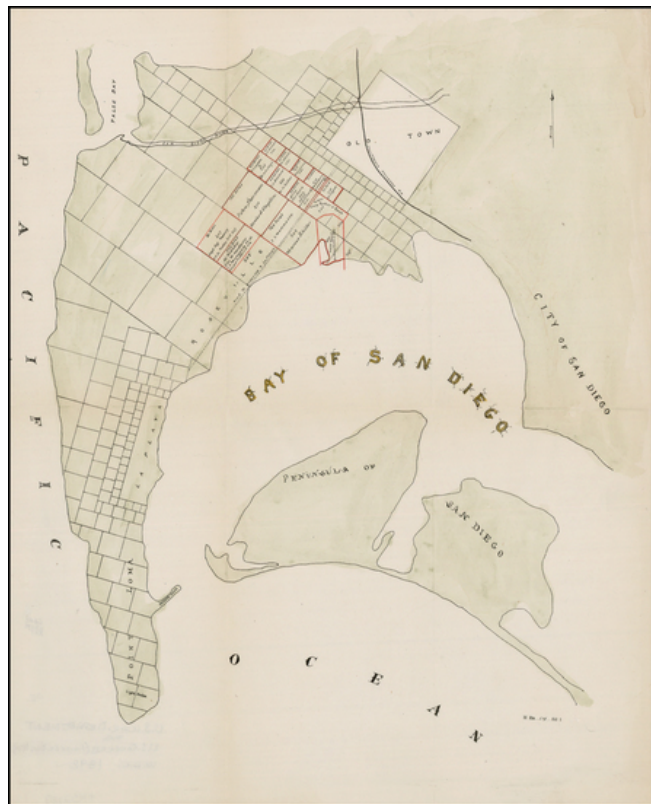

Barry Lawrence Ruderman Antique Maps Inc.

7407 La Jolla Boulevard
La Jolla, CA 92037

www.raremaps.com

(858) 551-8500
blr@raremaps.com

[Untitled Map of San Diego & San Diego Bay]

Stock#: 22797
Map Maker: U.S. War Department
Date: 1892
Place: Washington
Color: Color
Condition: VG+
Size: 16 x 13 inches
Price: SOLD

Description:

Scarce map of the San Diego Bay & Vicinity, prepared during the time period when San Diego was actively soliciting the US Government to consider San Diego for future military installations.

The names of many of the original landowner's of the track of land between Old Town San Diego and Roseville are shown on this map. The names include Mannasse and Schiller, corral and stable operators who were instrumental in the formation of Balboa Park.