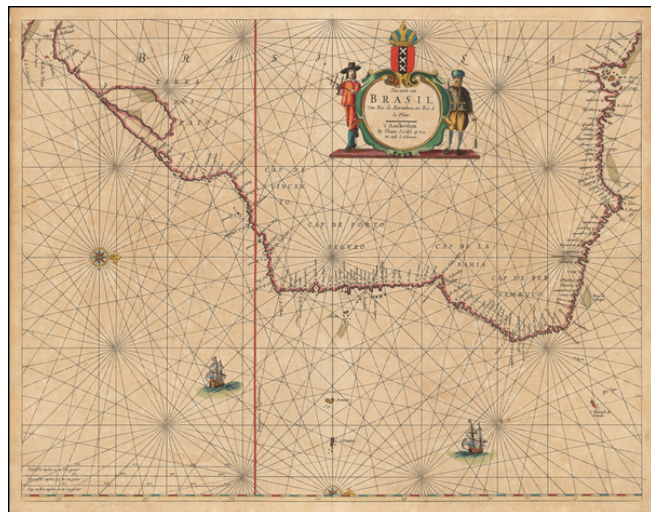

Barry Lawrence Ruderman Antique Maps Inc.

7407 La Jolla Boulevard
La Jolla, CA 92037

www.raremaps.com

(858) 551-8500
blr@raremaps.com

Pascaerte van Brasil van Rio de Maranhaon tot Rio de la Plata . . .

Stock#: 22655
Map Maker: Lootsman / Jacobsz
Date: 1662
Place: Amsterdam
Color: Hand Colored
Condition: VG
Size: 21.5 x 16.5 inches
Price: \$ 1,200.00

Description:

Rare sea chart of Brazil, one of the earliest obtainable Dutch Sea Charts of the region.

Extraordinary detail, with rich colors and gold heightened.

Detailed Condition:

Heightened in Gold. Double thick paper. Minor toning.