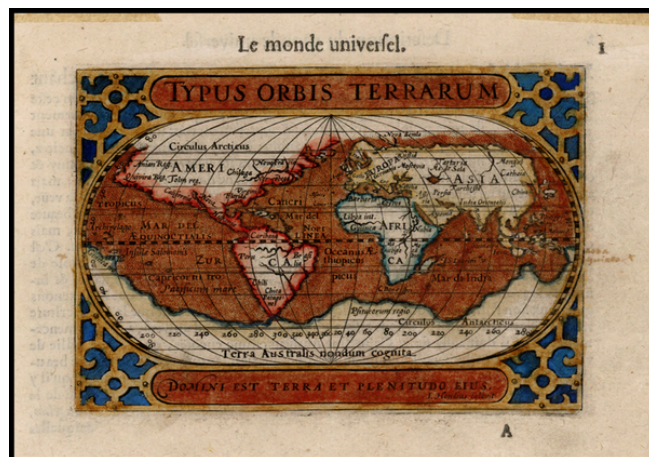

Barry Lawrence Ruderman Antique Maps Inc.

7407 La Jolla Boulevard
La Jolla, CA 92037

www.raremaps.com

(858) 551-8500
blr@raremaps.com

Typus Orbis Terrarum

Stock#: 22427
Map Maker: Langenes
Date: 1598
Place: Amsterdam
Color: Hand Colored
Condition: VG
Size: 5 x 3.5 inches
Price: SOLD

Description:

Scarce map of the world engraved by Jodocus Hondius.

The map is very similar to the oval format world in Abraham Ortelius' *Epitome Du Theatre du Monde*, although there are several notable differences. The Langenes map includes several new names in North and South America ('Tolm reg.[num]', 'Norrobega', 'California', 'Virginia', and 'Patagones'). The Solomon Islands are 'Islas de Salomon' on the Ortelius map and 'Insulae Salomonis' here and 'Guinea Nova' is circumscribed on the earlier map and undefined on this one, where it is labeled 'Guinea no.' The configuration of the gigantic southern continent, 'Terra Australis nondum cognita' on both maps, is very different.

A nice example of this scarce map.

Detailed Condition: