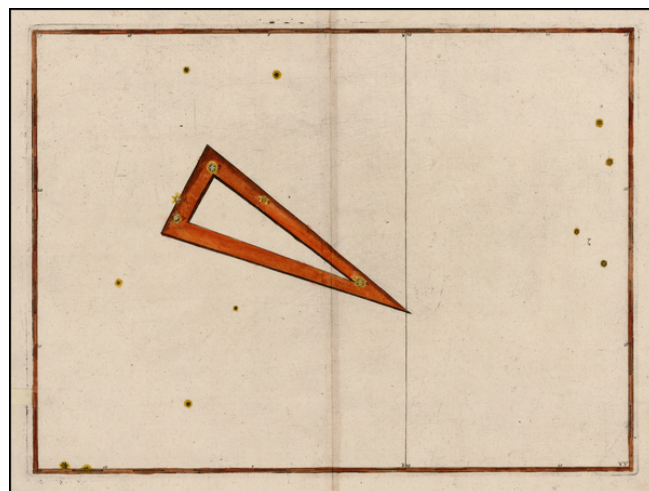

## [Triangulum]

**Stock#:** 22424  
**Map Maker:** Bayer  
**Date:** 1624  
**Place:** Augsburg  
**Color:** Hand Colored  
**Condition:** VG+  
**Size:** 15 x 11 inches  
**Price:** SOLD

### Description:

Fine example of Johann Bayer's map of the constellation Triangle.

Triangulum Australe appears in the sky of the Southern Hemisphere. The Southern Triangle is one of the twelve star groups that were formed into new constellations by Johann Bayer in his *Uranometria*. Bayer had obtained a description of the sky from the Dutch navigator, Pieter Keyser (Petrus Theodori). This enabled him to fill in parts of the southern sphere unknown to the ancient astronomers. The other constellations of Bayer were Apis, the Bee (now Musca, the Fly), Avis Indica, the Bird of Paradise (now Apus), Chamaeleon, the Chameleon, Dorado, the Swordfish, Grus, the Crane, Hydrus, the Water Snake-not to be confused with Hydra, the Water Serpent-Indus, the American Indian, Phoenix, Piscis Volans, the Flying Fish, (now simply Volans), and Tucana, the Toucan.

Perhaps the most important of all celestial atlases is Bayer's *Uranometria*, the forerunner of all star atlases which contained 51 star charts, of which 48 were Ptolomeic constellations. Each plate has a carefully engraved grid, so that star positions can be read off to fractions of a degree. These positions were taken from the catalog of Tycho Brahe, which had circulated in manuscript in the 1590s, but which was only printed in 1602.