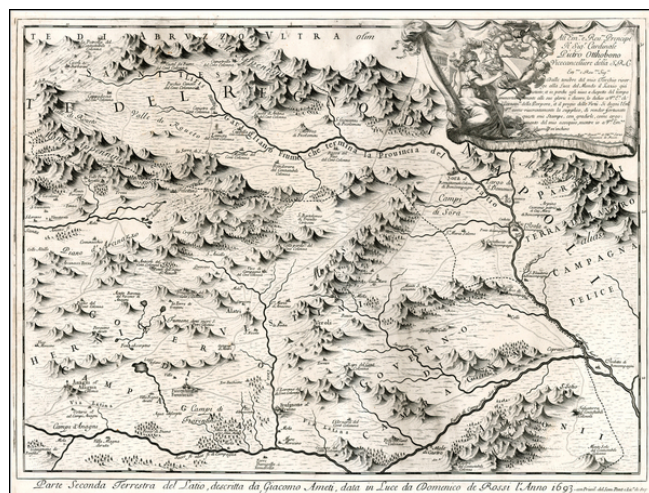

Barry Lawrence Ruderman Antique Maps Inc.

7407 La Jolla Boulevard
La Jolla, CA 92037

www.raremaps.com

(858) 551-8500
blr@raremaps.com

Parte Seconda Terrestre del Latio, descritta da Giacomo Ameti, data in Luce da Domenico de Rossi l'Anno 1693

Stock#: 22395
Map Maker: Rossi
Date: 1693
Place: Rome
Color: Uncolored
Condition: VG
Size: 21 x 17 inches
Price: \$295.00

Description:

Scarce map of a portion of part of the Kingdom of Napoli, centered on the Gargliano River.

The map is a tremendous example of the fine topographical style of Rossi's maps, elegantly tracing rivers through steep defined mountain valleys. Includes a key in the lower left, depicting the symbols used on the map. An uncommon late 17th century map, based on the reports of Giacomo Cantelli da Vignola.