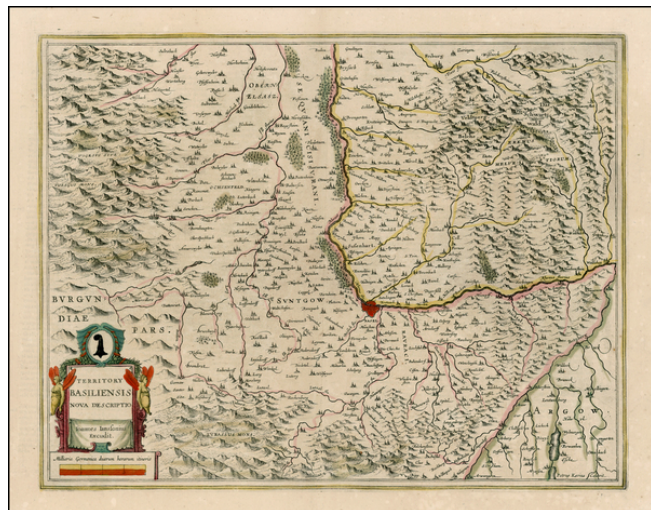

Barry Lawrence Ruderman Antique Maps Inc.

7407 La Jolla Boulevard
La Jolla, CA 92037

www.raremaps.com

(858) 551-8500
blr@raremaps.com

Territory Basiliensis Nova Descriptio

Stock#: 22374
Map Maker: Jansson
Date: 1650
Place: Amsterdam
Color: Hand Colored
Condition: VG
Size: 19.5 x 15 inches
Price: SOLD

Description:

Fine map of the region centered on Basle, with part of Alsace and northern Burgundy and the Black Forest of Germany.

Engraved by Petrus Kaerius in his bold style and embellished with a fine title cartouche

Detailed Condition:

Old Color