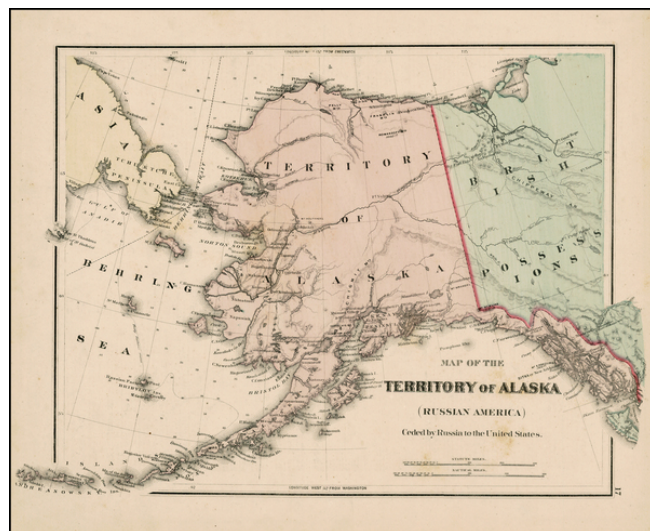

Stock#: 22373
Map Maker: Gray
Date: 1873
Place: Philadelphia
Color: Hand Colored
Condition: VG
Size: 15 x 12 inches
Price: SOLD

Description:

Nice example of Gray's early map of Alaska, one of the first separate maps of the US Territory to appear in a Commercial Atlas.

Highly detailed map of Alaska, with excellent detail in the Aleutians and along the coastline, but demonstrating the sparse populations and knowledge of the interior. Still notes Russian Villages and other early features. From one of the leading American map publisher of the 1870s. Includes Soundings in the Behring Sea.