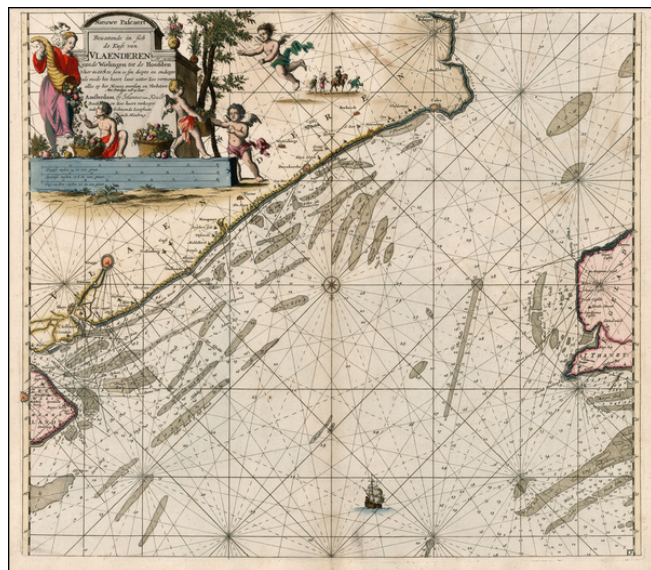

**Barry Lawrence Ruderman
Antique Maps Inc.**

7407 La Jolla Boulevard
La Jolla, CA 92037

www.raremaps.com

(858) 551-8500
blr@raremaps.com

**Nieuwe Pascaert Beauattende in sich de Kust van Vlaenderen vande Wielingen tot de
Hoofden**

Stock#: 22359
Map Maker: Van Keulen
Date: 1681
Place: Amsterdam
Color: Hand Colored
Condition: VG
Size: 23 x 20 inches
Price: SOLD

Description:

Beautiful sea chart of the coast of Flanders, showing Bruges, part of Zeeland and part of England.

Decorative cartouche with cherubs and cornucopia. Includes rhumb lines and a compass rose. North is oriented towards bottom of page. Nicely detailed depths and banks.

Detailed Condition:

Old Color. Minor soiling.