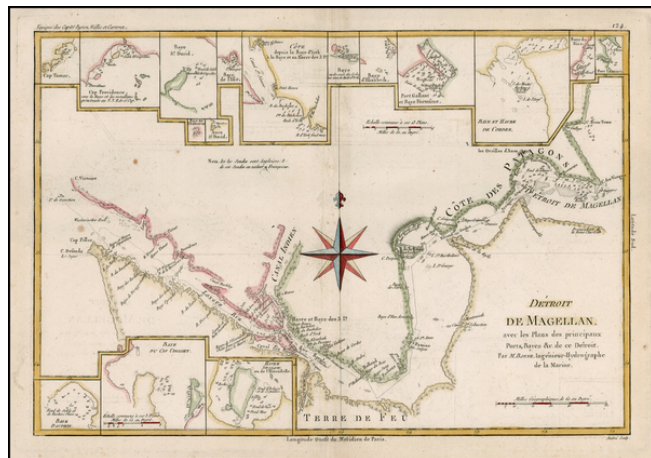

## Detroit De Magellan avec les Plans des principaux Ports, Bays, &c. de ce Detroit . . .

**Stock#:** 22350  
**Map Maker:** Bonne  
**Date:** 1787  
**Place:** Paris  
**Color:** Hand Colored  
**Condition:** VG+  
**Size:** 13.5 x 9 inches  
**Price:** On Hold

### Description:

Detailed map of the Straits of Magellan from Bonne's *Atlas Supplement*.

Shows the direction of the currents, bays, points, soundings, harbors, islands, shoals, etc. Includes the best route through the straits as known at the end of 18th century. Includes 17 insets of various parts of the Straits, as well as soundings and other details.