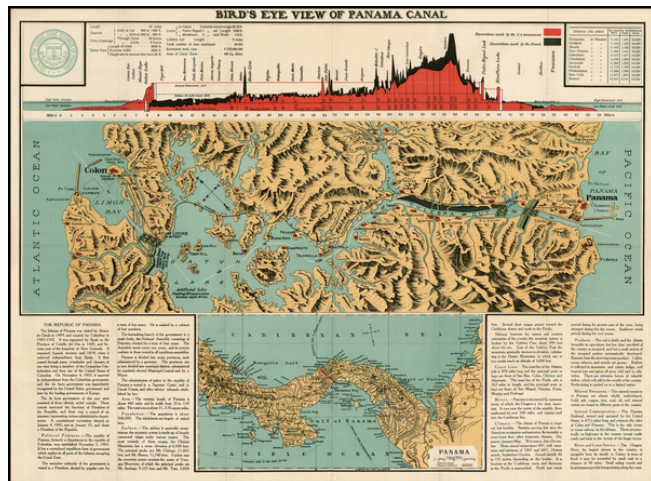

Stock#: 22209
Map Maker: Maduro
Date: 1912 circa
Place: Panama, R.P.
Color: Color
Condition: VG
Size: 24 x 18 inches (2 maps)
Price: SOLD

Description:

Detailed plan of the Canal Zone, showing the route of the Canal and the adjoining region, with a smaller map of the Isthmus below the map.

Nice decorative covers and descriptive text on verso. Verso text and illustration link below:

{{ inventory_enlarge_link('22209') }}

Detailed Condition:

Minor discoloration at fold, caused by old tape. Original printed folders