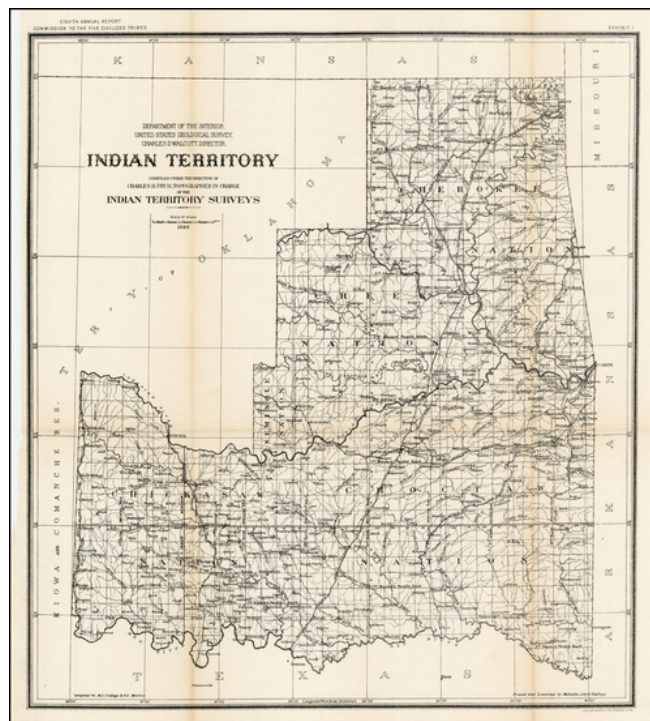

Barry Lawrence Ruderman Antique Maps Inc.

7407 La Jolla Boulevard
La Jolla, CA 92037

www.raremaps.com

(858) 551-8500
blr@raremaps.com

Indian Territory . . . 1898

Stock#: 22147
Map Maker: United States Department of the Interior
Date: 1898
Place: Washington
Color: Uncolored
Condition: VG
Size: 20 x 18 inches
Price: SOLD

Description:

Interesting map of Indian Territory, after it had been severed from Oklahoma Territory, but before the brief naming of the region as Sequoyah.

Prepared for the *8th Annual Report of the Commission to the Five Civilized Tribes* by Charles Fitch. This is one of the most detailed 19th Century maps of the region and one of the very few to focus on Indian Territory after its split from Oklahoma.