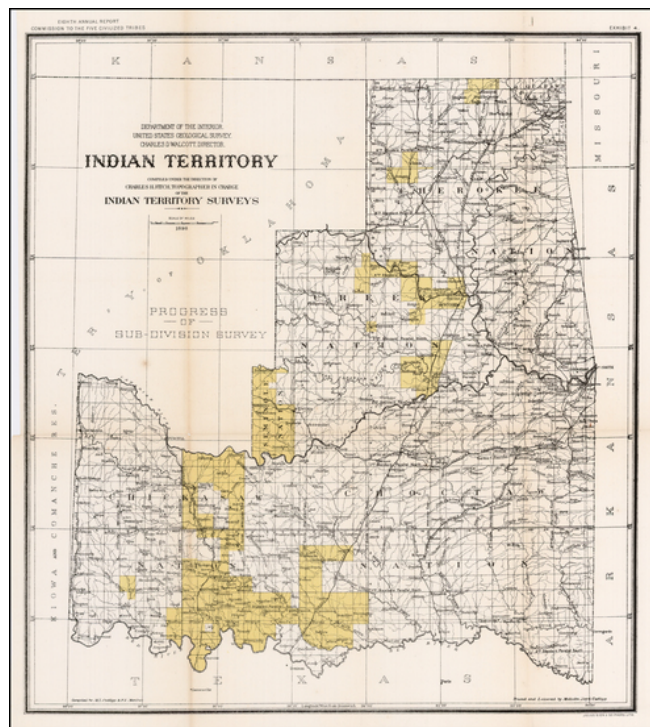

Barry Lawrence Ruderman Antique Maps Inc.

7407 La Jolla Boulevard
La Jolla, CA 92037

www.raremaps.com

(858) 551-8500
blr@raremaps.com

Indian Territory . . . 1898. Progress of Sub-Division Survey

Stock#: 22140
Map Maker: United States Department of the Interior
Date: 1906
Place: Washington
Color: Color
Condition: VG
Size: 20 x 18 inches
Price: SOLD

Description:

Striking map of Indian Territory, showing the progress of the sub-division surveys through 1898, from the *Report of the Commission To The Five Civilized Tribes*, published by the Department of the Interior. The map shows towns, roads rivers, and other details.

Detailed Condition:

Minor fold discoloration