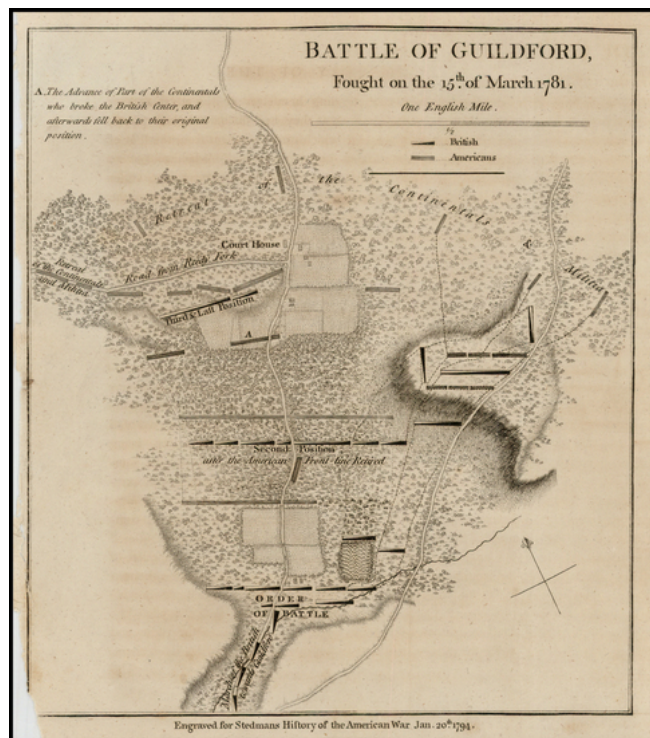

## Battle of Guildford Fought on the 15th of March 1781

**Stock#:** 22127  
**Map Maker:** Stedman  
**Date:** 1794  
**Place:** London  
**Color:** Uncolored  
**Condition:** VG  
**Size:** 8.5 x 7.5 inches  
**Price:** SOLD

### Description:

Detailed battle plan from *Stedman's History...of the American War*.

Shows the advances, retreats and positions of the Americans and British, the court house and roads relevant to the battle. The only obtainable contemporary plan of the battle.

### Detailed Condition:

Minor loss in lower left corner, with slight loss of neatline.