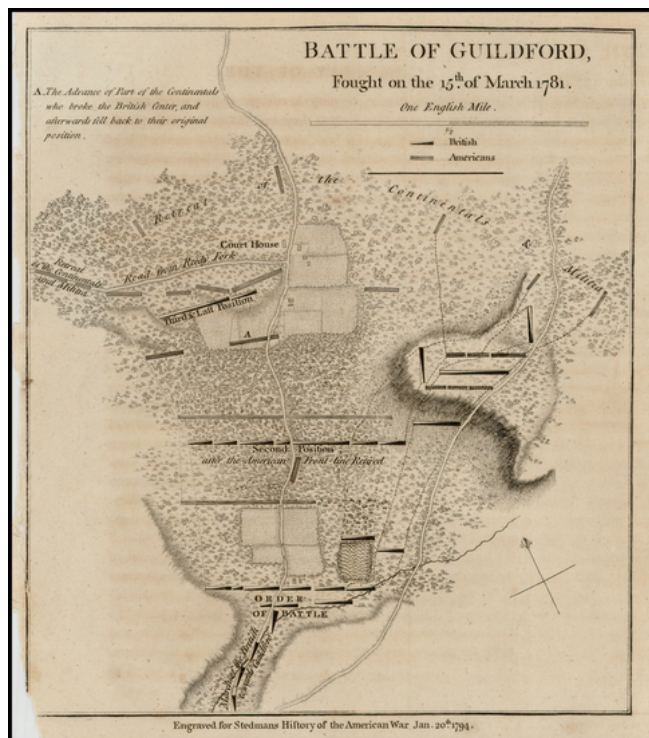

## Battle of Guildford Fought on the 15th of March 1781

**Stock#:** 22127  
**Map Maker:** Stedman  
**Date:** 1794  
**Place:** London  
**Color:** Uncolored  
**Condition:** VG  
**Size:** 8.5 x 7.5 inches  
**Price:** SOLD

### Description:

Detailed battle plan from *Stedman's History...of the American War*.

Shows the advances, retreats and positions of the Americans and British, the court house and roads relevant to the battle. The only obtainable contemporary plan of the battle.

### Detailed Condition:

Minor loss in lower left corner, with slight loss of neatline.