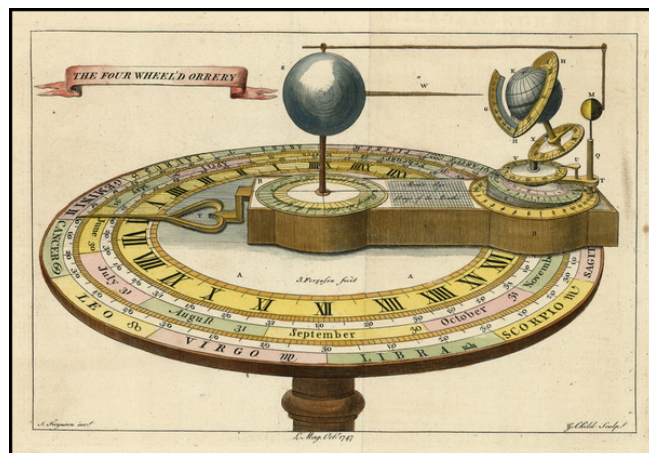

Barry Lawrence Ruderman Antique Maps Inc.

7407 La Jolla Boulevard
La Jolla, CA 92037

www.raremaps.com

(858) 551-8500
blr@raremaps.com

The Four Wheeled Orrery

Stock#: 22016
Map Maker: London Magazine
Date: 1747
Place: London
Color: Hand Colored
Condition: VG
Size: 9.5 x 6 inches
Price: SOLD

Description:

Striking model of an Orrey from the October 1747 edition of London Magazine.

Detailed Condition: