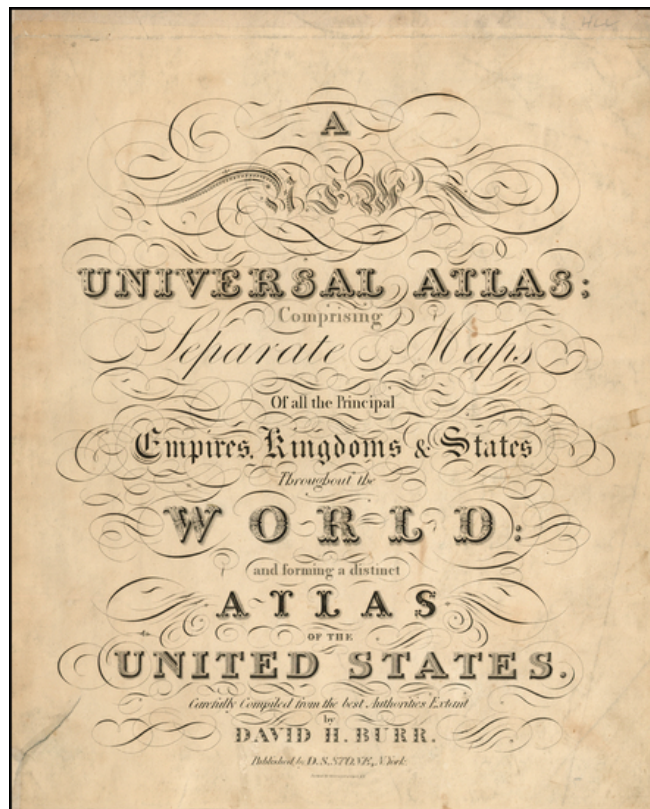

**Barry Lawrence Ruderman
Antique Maps Inc.**

7407 La Jolla Boulevard
La Jolla, CA 92037

www.raremaps.com

(858) 551-8500
blr@raremaps.com

[Title Page] A New Universal Atlas, Comprising Separate Maps Of all the Principal Empires, Kingdoms & States Throughout The World and Forming a Distinct Atlas of the United States. . . .

Stock#: 21989
Map Maker: Burr
Date: 1838 circa
Place: New York
Color: Uncolored
Condition: VG
Size: 15 x 11 inches
Price: SOLD

Description:

Nice example of the engraved title page from a rare late edition of Burr's *Universal Atlas*.