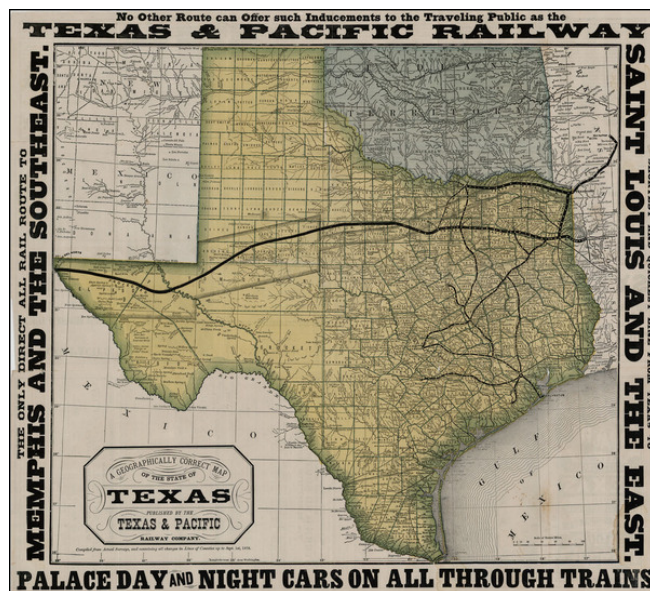

## A Geographically Correct Map of the State of Texas Published by the Texas and Pacific Railway Company [with Dallas and Houston Vignettes on verso]

**Stock#:** 21899  
**Map Maker:** Texas & Pacific Railway  
Company / Woodward, Tiernan  
& Hale  
**Date:** 1876  
**Place:** St. Louis  
**Color:** Color  
**Condition:** VG  
**Size:** 19 x 16 inches  
**Price:** SOLD

### Description:

Scare separately issued promotional map of Texas, issued to promote the routes of the Texas & Pacific Railway Company.

The map includes a highly detailed treatment of Texas and Indian Territory and promotional information around the map. The verso includes a great promotional description of Texas, The Garden State of America and a host of other information, including views of Dallas and Fort Worth. View verso here: <https://www.raremaps.com/gallery/enlarge/21899a>.

This is one of two editions of the map. The other edition includes a table in the upper left corner of the map and a different verso, which does not include the views.  
<http://www.raremaps.com/gallery/enlarge/19354>