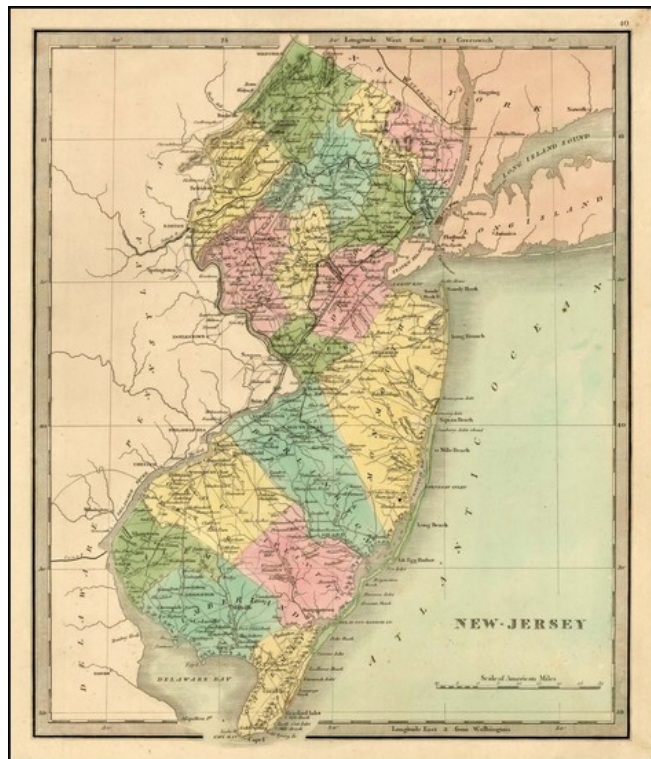

Barry Lawrence Ruderman Antique Maps Inc.

7407 La Jolla Boulevard
La Jolla, CA 92037

www.raremaps.com

(858) 551-8500
blr@raremaps.com

New-Jersey

Stock#: 21596
Map Maker: Greenleaf
Date: 1842
Place: New York
Color: Hand Colored
Condition: VG
Size: 15 x 12 inches
Price: SOLD

Description:

Striking full color example of Greenleaf's map of New Jersey, which first appeared in David Burr's *Universal Atlas*, in 1836.

Burr's Atlas was perhaps the most elegant American commercially published atlas of its time, utilizing wonderful wash colors and elegant engraving style. Burr studied under Simeon DeWitt in New York. His first atlas was of New York State, the second state atlas to be issued in the US (after Mills Atlas of South Carolina in 1826). In the 1830s, he served as topographer for the US Post Office, producing a series of rare and highly sought after large format state maps during this period. Later, he was appointed as the Geographer of the House of Representatives, where he served during the later part of the 1830s. Burr is widely regarded as one of the most important names in American Cartographic history. He apparently transferred the ownership of the Atlas map plates to Greenleaf in about 1840.