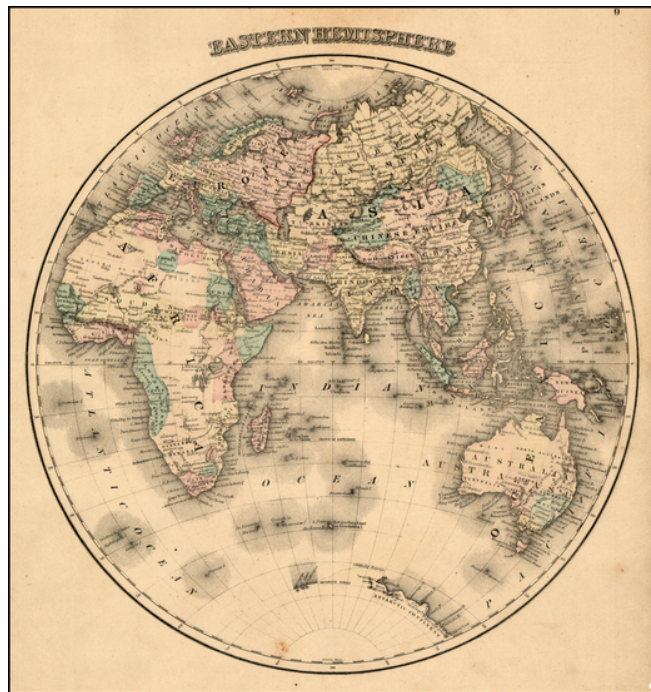

Barry Lawrence Ruderman Antique Maps Inc.

7407 La Jolla Boulevard
La Jolla, CA 92037

www.raremaps.com

(858) 551-8500
blr@raremaps.com

Eastern Hemisphere

Stock#: 21560
Map Maker: Gray
Date: 1873
Place: New York
Color: Hand Colored
Condition: VG
Size: 14 x 13 inches
Price: SOLD

Description:

Attractive map of the Eastern Hemisphere.

Nice detail in the Antarctic, where the coastal outlines are beginning to take shape.

Detailed Condition: