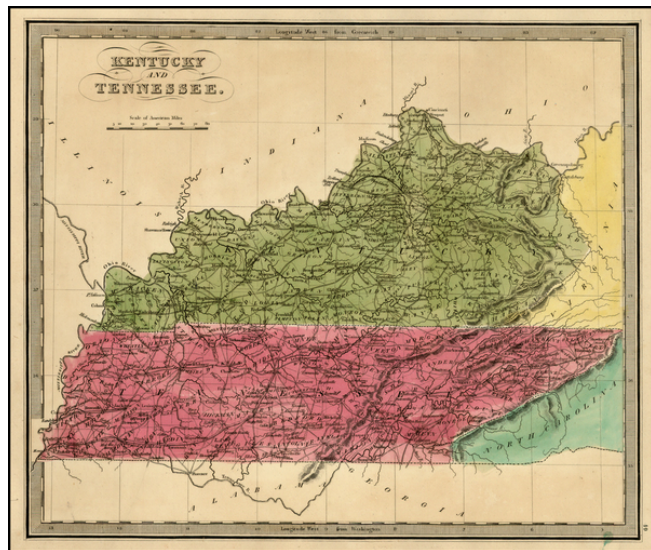

Barry Lawrence Ruderman Antique Maps Inc.

7407 La Jolla Boulevard
La Jolla, CA 92037

www.raremaps.com

(858) 551-8500
blr@raremaps.com

Kentucky and Tennessee

Stock#: 21500
Map Maker: Greenleaf
Date: 1842
Place: Brattleboro, VT
Color: Hand Colored
Condition: VG+
Size: 12.5 x 10.5 inches
Price: SOLD

Description:

Detailed map of Tennessee and Kentucky hand colored by county.

Shows railroads, travel routes, topography, towns, and waterways. This map is from Greenleaf's scarce *New Universal Atlas*.

Detailed Condition: