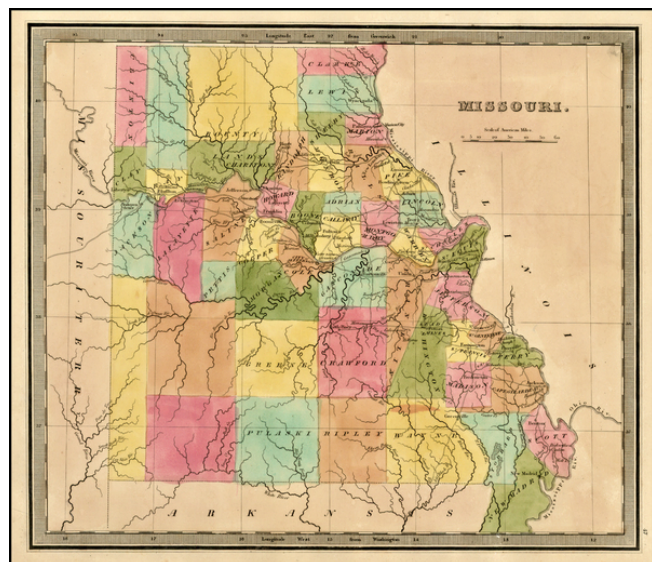

## Missouri

**Stock#:** 21499  
**Map Maker:** Greenleaf  
**Date:** 1840  
**Place:** Brattleboro, VT  
**Color:** Hand Colored  
**Condition:** VG+  
**Size:** 13 x 11 inches  
**Price:** SOLD

### Description:

Striking full color example of the Greenleaf's map of Missouri, which appeared in his *Universal Atlas*.

Includes several early county configurations, large unnamed counties in the north and south, Bounty Lands above shown Clariton, etc. A scarce and fascinating early Missouri map.