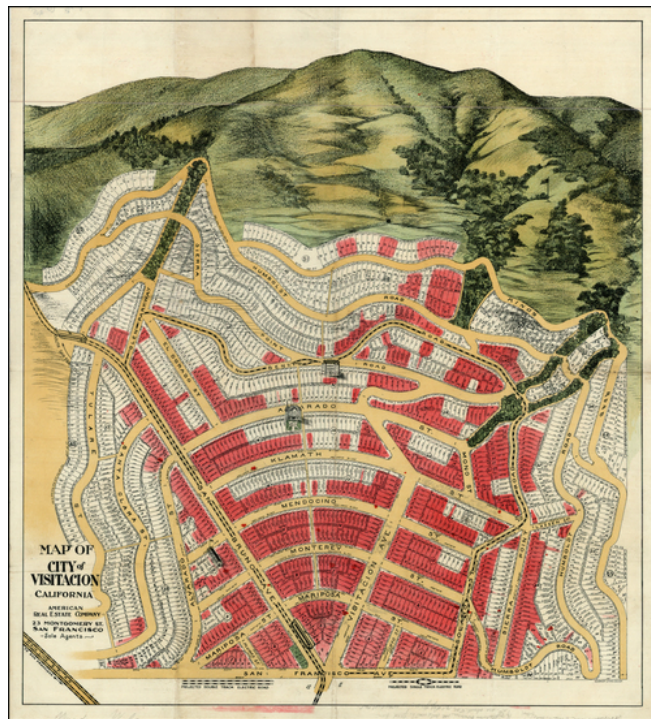

## Map of the City of Visitacion, California. American Real Estate Company . . . .

**Stock#:** 21417  
**Map Maker:** Schmidt Label & Litho. Co.  
**Date:** 1908 circa  
**Place:** San Francisco  
**Color:** Color  
**Condition:** VG  
**Size:** 25 x 22 inches  
**Price:** SOLD

### Description:

Rare combination birdseye view and subdivision map for the City of Visitacion (now Brisbane), California, just south of San Francisco and overlooking San Francisco Bay.

The map shows hundreds of available lots, with those that have been sold apparently colored in red. The city's distinctive fan-shaped street grid is clearly evident, with north oriented toward the lower left corner, and the lush San Bruno mountains southwest of the city shown along the upper portion of the map. The streetcar line along San Bruno Avenue is clearly indicated, as is the route of a projected "single track electric road" along San Benito Road, Solano Street, and San Francisco Avenue. Brisbane grew rapidly in the years immediately following the San Francisco earthquake and fire, and this lovely map is fine evidence of that growth, and of the planning that took place.

The town was platted in 1908, and the Southern Pacific Railroad line to San Francisco (shown in the lower left corner of the map) had been built the year before. Visitacion changed its name to Brisbane in the 1920s so as to avoid confusion with the "Visitacion Valley" neighborhood in nearby San Francisco. There are pencil notes on the map and in the lower margin, though the name "Woodrow Wilson" does not appear to be indicative of previous presidential ownership.