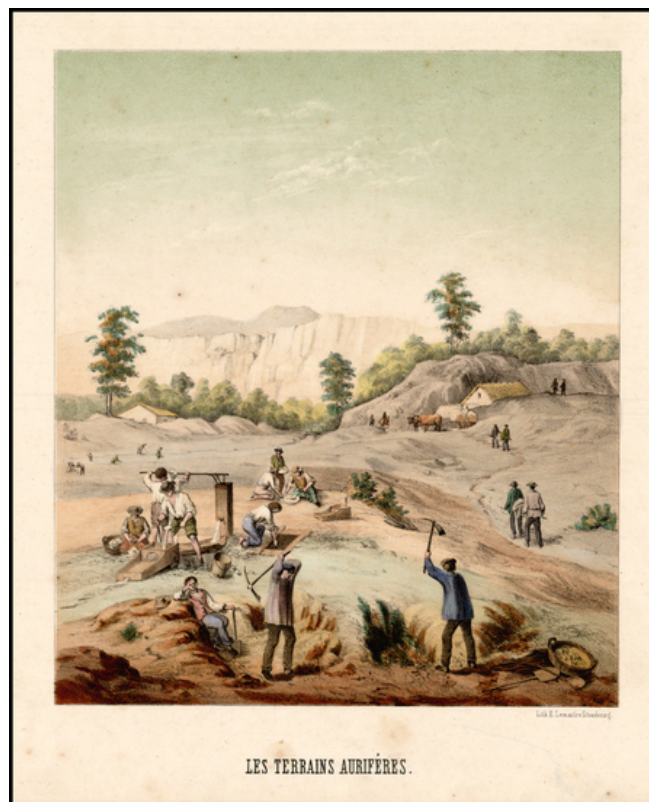

Barry Lawrence Ruderman Antique Maps Inc.

7407 La Jolla Boulevard
La Jolla, CA 92037

www.raremaps.com

(858) 551-8500
blr@raremaps.com

Les Terrains Auriferes (Gold Mining)

Stock#: 21413
Map Maker: Lemaitre
Date: 1850 circa
Place: Straasbourg
Color: Color
Condition: VG+
Size: 7.5 x 8.5 inches
Price: SOLD

Description:

Interesting lithographic print showing a typical gold mining scene, employing surface mining methods.

We are unsure of the location.

Detailed Condition: