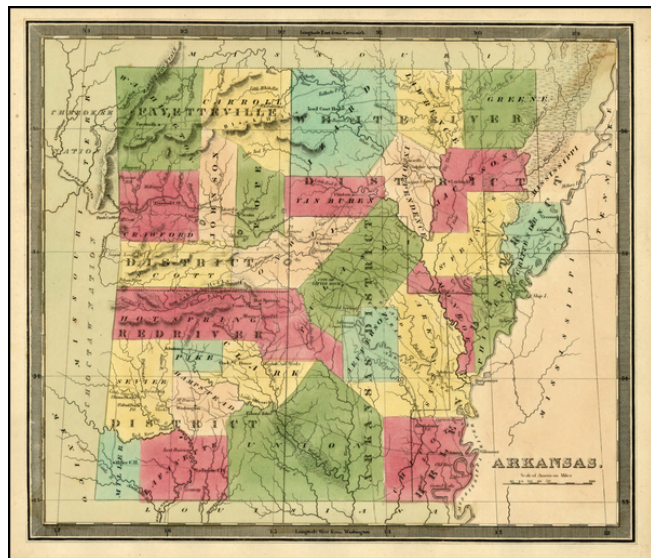

## Arkansas

**Stock#:** 21309  
**Map Maker:** Greenleaf  
**Date:** 1842  
**Place:** Brattleboro, VT  
**Color:** Outline Color  
**Condition:** VG+  
**Size:** 13 x 11 inches  
**Price:** SOLD

### Description:

Fine example of the Greenleaf edition of Burr's map of Arkansas.

Excellent engraving and fine early details, including Court houses, towns, post offices, roads, rivers, lakes, mountains, etc. Fascinating early county configurations, and only a handful of towns and roads are depicted. An important map for Arkansas collectors.