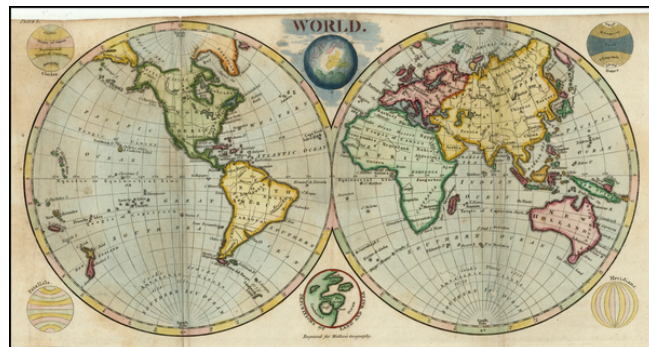

## The World

**Stock#:** 21295  
**Map Maker:** Walker  
**Date:** 1798  
**Place:** London  
**Color:** Hand Colored  
**Condition:** VG  
**Size:** 14.5 x 8 inches  
**Price:** SOLD

### Description:

Elegant double hemisphere map of the world, containing many early cartographic myths and errors.

No Antarctic is shown. Australia still has a curious incomplete coastline. The coastline of New Zealand is similarly inaccurate. The NW Coast of America reflects the recent discoveries of Vancouver and La Perouse, but still predates Lewis & Clark's arrival. The Coastline of Alaska is highly inaccurate and the NW passage is still undiscovered. Hawaii is recently discovered. Nice decorative image.