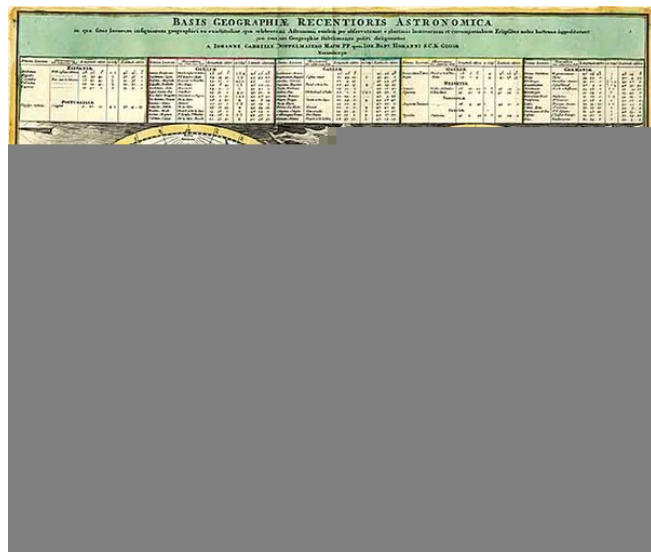

Stock#: 2128
Map Maker: Doppelmayr
Date: 1742
Place: Nuremberg
Color: Hand Colored
Condition: VG+
Size: 23 x 19 inches
Price: SOLD

Description:

A near fine example of this scarce world map from Doppelmayr's Celestial Atlas, featuring California as an Island, an incomplete Eastern & Southern coast of Australia, incomplete New Zealand and Northwest Passage. The map is embellished with a large decorative allegorical cartouche. The double hemispheres are surrounded by celestial phenomena, including a solar and lunar eclipse and 3 groups of Cherubs making astronomical observations using the latest astronomical tools. The map includes a set of tables showing the longitude, latitude, Celestial Observations and eclipse information for the major cities and islands around the world. A fascinating blend of science and decorative cartography, splendidly engraved in the style of the Homann family.