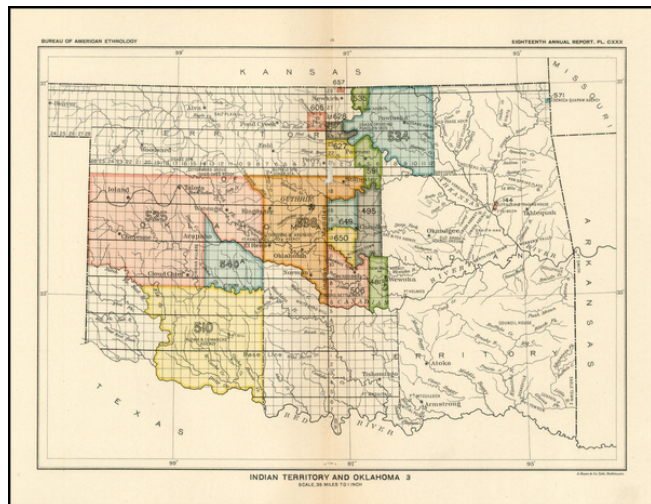

Barry Lawrence Ruderman Antique Maps Inc.

7407 La Jolla Boulevard
La Jolla, CA 92037

www.raremaps.com

(858) 551-8500
blr@raremaps.com

Indian Territory and Oklahoma . . .

Stock#: 21270
Map Maker: United States Department of the Interior
Date: 1899
Place: Baltimore
Color: Color
Condition: VG
Size:
Price: SOLD

Description:

Detailed map of Oklahoma and Indian Territory, from the Bureau of American Ethnology.

The map is colored by reservations and shows the progress of township surveys and other geographical details.

Detailed Condition:

Minor loss at centerfold