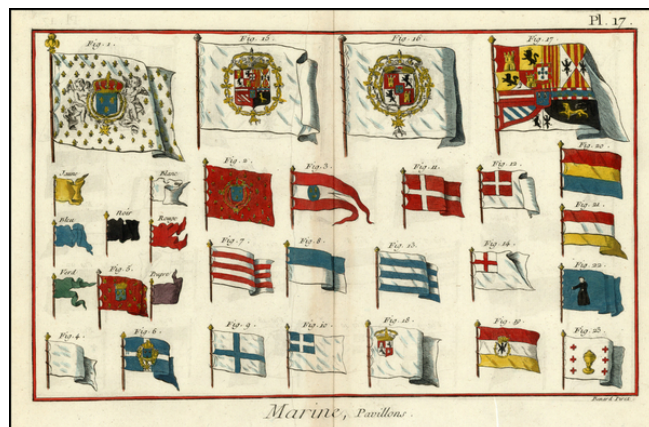

## Marine, Pavillions [Nautical Flags]

**Stock#:** 21260  
**Map Maker:** Diderot  
**Date:** 1772  
**Place:** Paris  
**Color:** Hand Colored  
**Condition:** VG  
**Size:** 12 x 8 inches  
**Price:** SOLD

### Description:

Striking image of various nautical flags.

The engraving appeared in Diderot's monumental *Encyclopedie*.