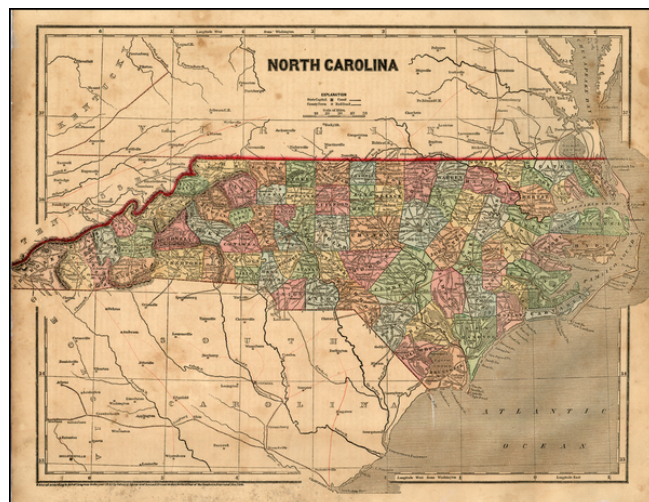

## North Carolina

**Stock#:** 21253  
**Map Maker:** Morse  
**Date:** 1856  
**Place:** New York  
**Color:** Color  
**Condition:** VG  
**Size:** 15 x 12.5 inches  
**Price:** SOLD

### Description:

Scarce map of North Carolina by Charles Morse, divided by counties. .Shows towns, roads, mountains, rivers, railroads, lakes, etc.