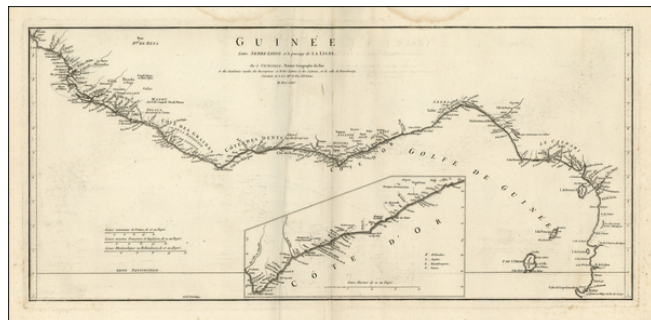

**Barry Lawrence Ruderman  
Antique Maps Inc.**

7407 La Jolla Boulevard  
La Jolla, CA 92037

www.raremaps.com

(858) 551-8500  
blr@raremaps.com

---

**Guinee Entre Sierre-Leone et passage de La Ligne**

**Stock#:** 21177  
**Map Maker:** d'Anville  
**Date:** 1775  
**Place:** Paris  
**Color:** Uncolored  
**Condition:** VG  
**Size:** 34 x 16.5 inches  
**Price:** \$165.00

**Description:**

Detailed map of West Africa, from Cabo de Lopo Gonsalves and St. Thomas to Benar and the Sierra Leon River.

**Detailed Condition:**

Minor damp stains