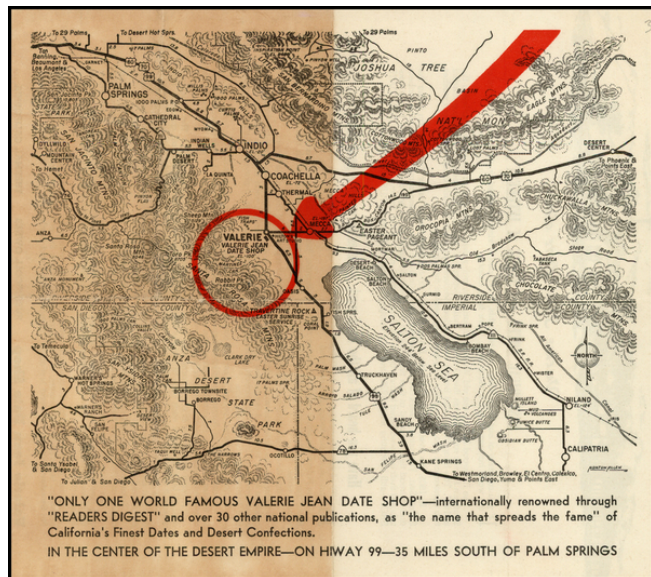

Stock#: 21073
Map Maker: Allen
Date: 1940 circa
Place: n.p.
Color: Uncolored
Condition: VG
Size: 10 x 8 inches
Price: SOLD

Description:

Interesting advertising map, promoting Valerie Jean's Date Shop, the first retail establishment to sell dates produced in the Coachella Valley, beginning in about 1935.

The map is also of note for its location of Hilton's Art Studio, the workshop of the artist John Hilston from 1938 to 1942. A number of other interesting features are shown in the map. The mapmaker, Norton Allen, would go on to create illustrated maps for a number of other Desert publications, including Desert Magazine and several books, plus the so-called Flying Dutchman map.

Detailed Condition:

Toned on one side