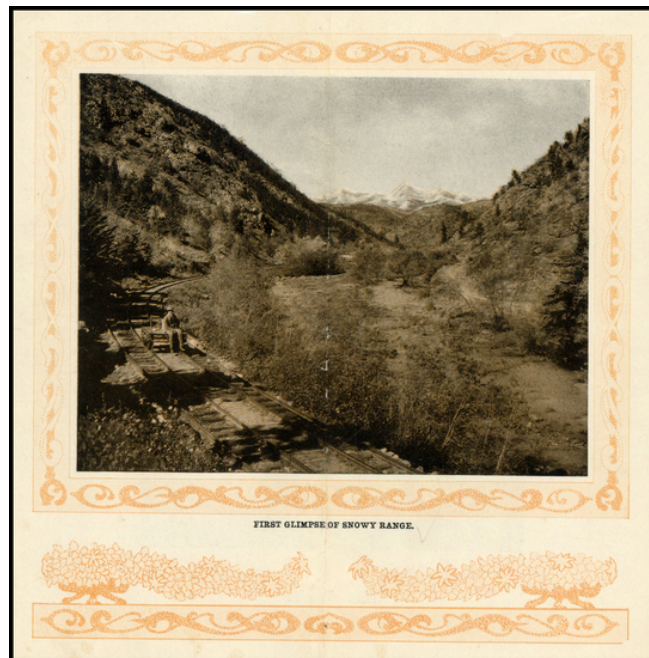

**Barry Lawrence Ruderman
Antique Maps Inc.**

7407 La Jolla Boulevard
La Jolla, CA 92037

www.raremaps.com

(858) 551-8500
blr@raremaps.com

First Glimpse of the Snowy Range

Stock#: 21068
Map Maker: Anonymous
Date: 1900 circa
Place: Denver
Color: Uncolored
Condition: VG
Size: 6 x 5 inches
Price: \$ 15.00

Description:

Early photographic view of the Snowy Range in Colorado, from the turn of the Century.

Detailed Condition:

Fold line. Removed from a turn of the Century view book featuring views of the Georgetown loop.