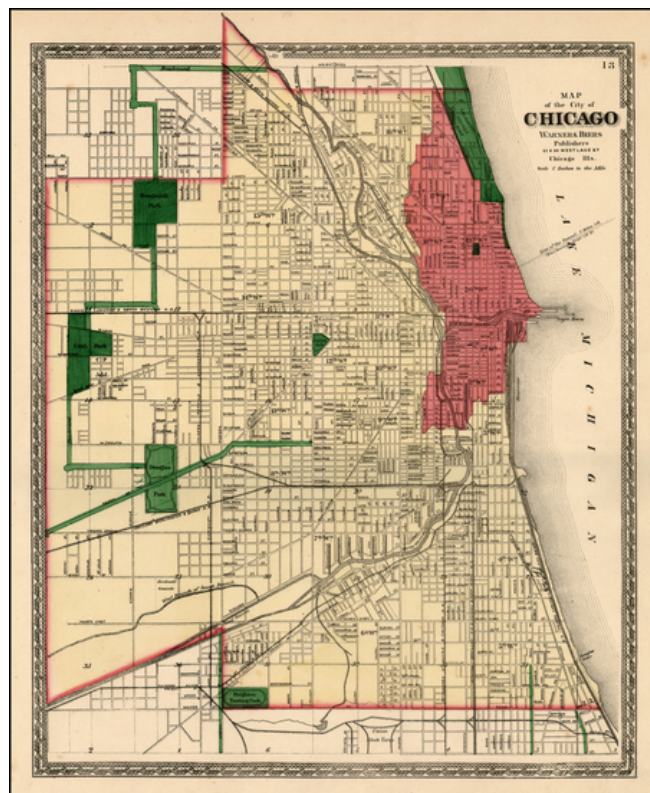

Barry Lawrence Ruderman Antique Maps Inc.

7407 La Jolla Boulevard
La Jolla, CA 92037

www.raremaps.com

(858) 551-8500
blr@raremaps.com

Map of the City of Chicago . . .

Stock#: 21063
Map Maker: Warner & Beers
Date: 1873
Place: Philadelphia
Color: Hand Colored
Condition: VG+
Size: 17 x 13.5 inches
Price: SOLD

Description:

Detailed map of Chicago, hand colored by wards, and showing streets, roads, rail lines, buildings, parks, light house and other interesting features.

One of the best commercial atlas maps of the era. From Lloyd's scarce Atlas of the United States, which appeared only as an insert to Warner & Beers State and County Atlases, and was never separately published.