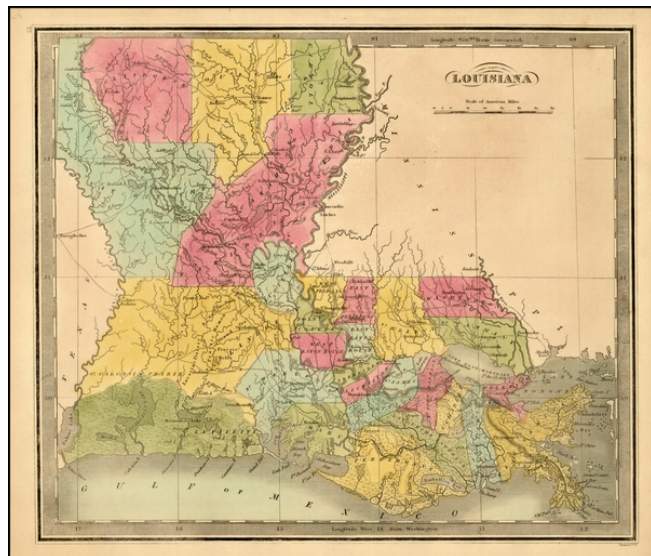

## Louisiana

**Stock#:** 21040  
**Map Maker:** Greenleaf  
**Date:** 1842  
**Place:** Brattleboro VT  
**Color:** Hand Colored  
**Condition:** VG+  
**Size:** 14 x 11 inches  
**Price:** SOLD

### Description:

Striking full color example of the first edition Greenleaf's map of Louisiana, which appeared in his *Universal Atlas*, first issued in 1842.

The Parish system is still quite primitive, especially in the North and West, where 7 parishes dominate the region. The early roads are shown, although few traverse the state from north to south. The North and West are still dominated by Indian Lands and Prairie.