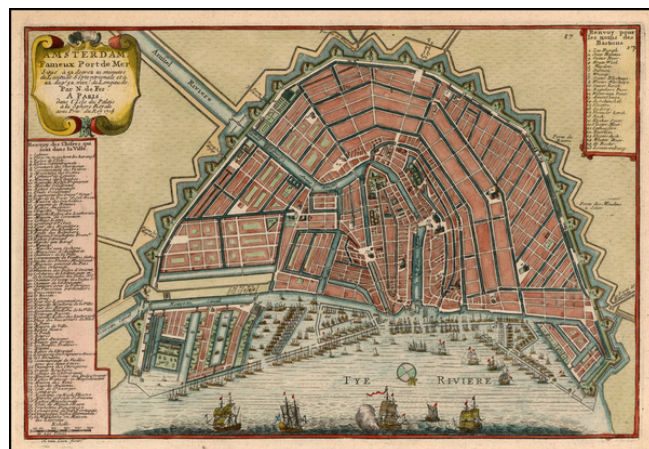

## Amsterdam. Fameux Port de Mer . . . 1705

**Stock#:** 20991  
**Map Maker:** de Fer  
**Date:** 1705  
**Place:** Amsterdam  
**Color:** Hand Colored  
**Condition:** VG+  
**Size:** 13 x 9.5 inches  
**Price:** SOLD

### Description:

Detailed map of Amsterdam from De Fer's Atlas Curieux. Nearly 100 place names listed in the key, plus dozens of sailing vessels. A nice decorative plan.