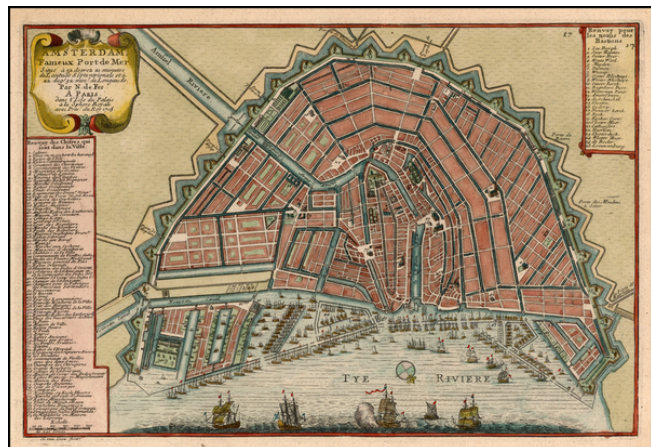

Barry Lawrence Ruderman Antique Maps Inc.

7407 La Jolla Boulevard
La Jolla, CA 92037

www.raremaps.com

(858) 551-8500
blr@raremaps.com

Amsterdam. Fameux Port de Mer . . . 1705

Stock#: 20991
Map Maker: de Fer
Date: 1705
Place: Amsterdam
Color: Hand Colored
Condition: VG+
Size: 13 x 9.5 inches
Price: SOLD

Description:

Detailed map of Amsterdam from De Fer's Atlas Curieux. Nearly 100 place names listed in the key, plus dozens of sailing vessels. A nice decorative plan.

Detailed Condition: