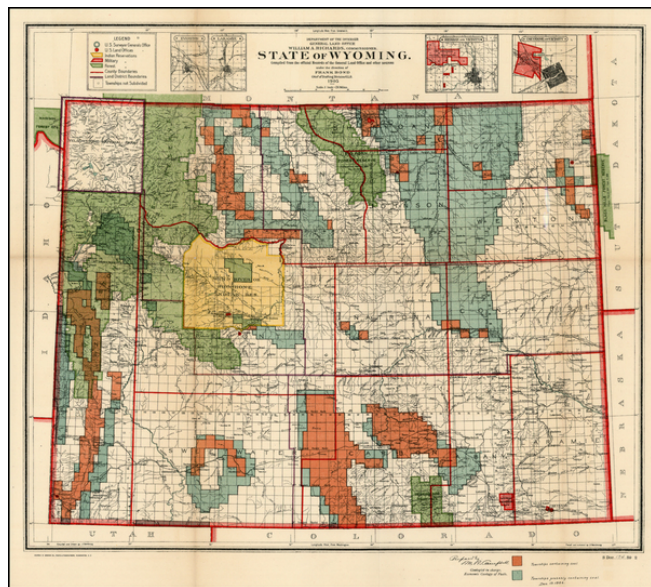

Stock#: 20877
Map Maker: General Land Office
Date: 1905
Place: Washington
Color: Color
Condition: VG
Size: 17 x 14 inches
Price: SOLD

Description:

Highly detailed GLO map of Wyoming, divided into townships and counties.

The map identifies US Surveyor General's Office, Land Offices, Indian Reservations, Military Reservations, Forest Reservations; Land District Boundaries, etc.

Detailed Condition: