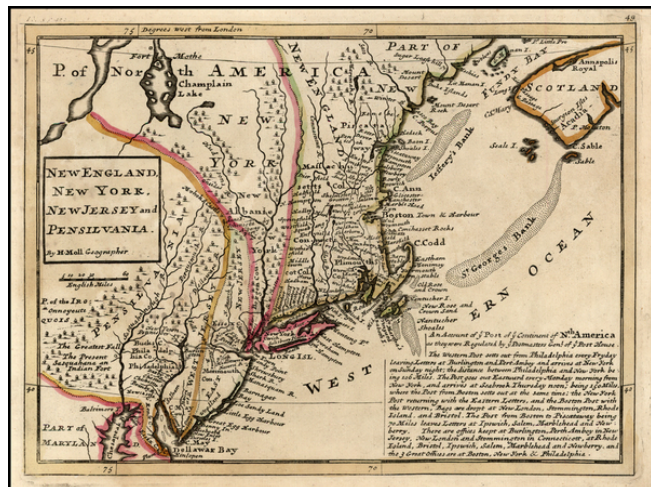

## New England, New York, New Jersey and Pensilvania

**Stock#:** 20799  
**Map Maker:** Moll  
**Date:** 1708  
**Place:** London  
**Color:** Hand Colored  
**Condition:** VG  
**Size:** 10 x 7 inches  
**Price:** SOLD

### Description:

Highly detailed regional map of the Northeastern United States, from Moll's *Atlas Minor*.

The map includes a very early and important depiction of the post roads in America, with a detailed explanation of the operating postal routes in America, the first American map to describe and depict mail service in the British Colonies in North America.