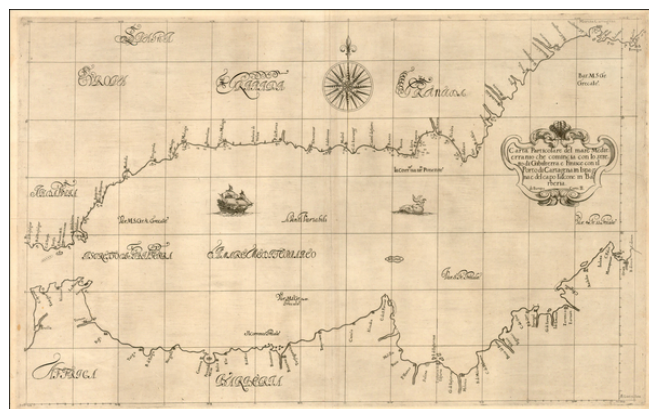

## Carta Particolare del Mare Mediterraneo che Comincia con lo Stretto di Gibilterra e Finisce con il Porto di Cartagena in Ispagna e del Capo Falcone in Barberia

**Stock#:** 20627  
**Map Maker:** Dudley  
**Date:** 1646  
**Place:** Florence  
**Color:** Uncolored  
**Condition:** VG  
**Size:** 29 x 19 inches  
**Price:** SOLD

### Description:

Striking sea chart showing the Western Mediterranean, Straits of Gibraltar and coast lines of Spain and North Africa.

The chart appeared in Dudley's *Arcano del Mare*, one of the rarest and most highly sought after sea atlases of the 17th Century. Dudley, an Englishman, produced this exquisite work while living in Florence. Dudley labored for decades before finally releasing the first edition of this work when he was 73 years old. A nice example, with a striking compass rose and characteristically fine engraving style.