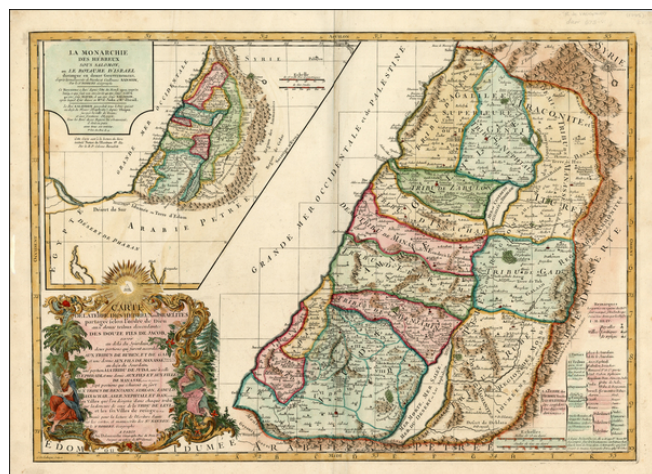

## Carte De La Terre Hebreux ou Israelites partagee selon l'ordre de Dieu aux douze tirbus descendantes Des Douze Fils De Jacob . . .

**Stock#:** 20595  
**Map Maker:** Delamarche  
**Date:** 1797  
**Place:** Paris  
**Color:** Hand Colored  
**Condition:** VG  
**Size:** 24 x 20 inches  
**Price:** SOLD

### Description:

Decorative map of the Holy Land, illustrating the lands controlled by the 12 Tribes descended from the 12 sons of Jacob.