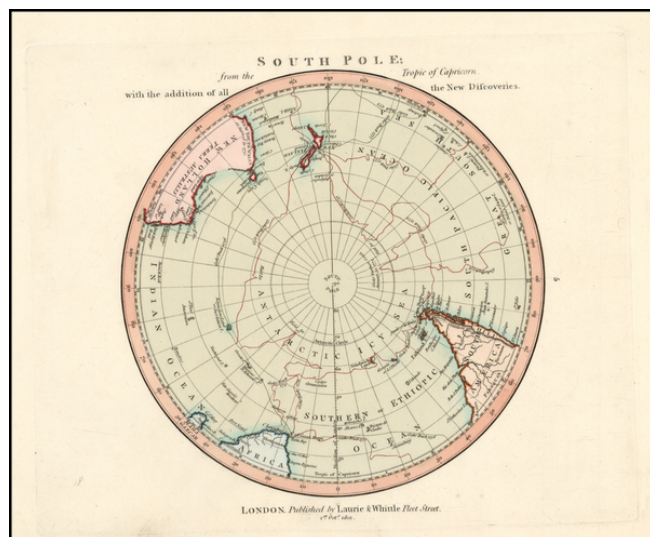

Barry Lawrence Ruderman Antique Maps Inc.

7407 La Jolla Boulevard
La Jolla, CA 92037

www.raremaps.com

(858) 551-8500
blr@raremaps.com

South Pole; Extending to the Tropic of Capricorn with the addition of all the New Discoveries

Stock#: 20581
Map Maker: Laurie & Whittle
Date: 1801
Place: London
Color: Hand Colored
Condition: VG
Size: 10 x 7 inches
Price: SOLD

Description:

Scarce map of the Southern Hemisphere, tracking Cook's explorations in the South Pacific, engraved by Smith & Jones, for this unusual small format Laurie & Whittle Atlas.