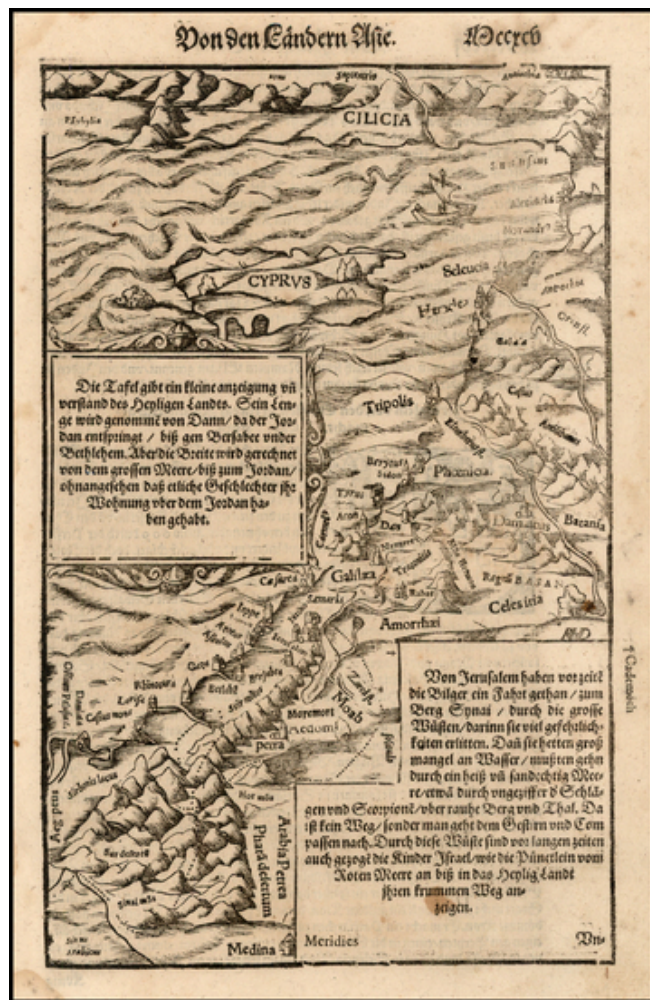

**Barry Lawrence Ruderman  
Antique Maps Inc.**

7407 La Jolla Boulevard  
La Jolla, CA 92037

www.raremaps.com

(858) 551-8500  
blr@raremaps.com

**[Cyprus, Holy Land, Red Sea, Medina]**

**Stock#:** 20558  
**Map Maker:** Munster  
**Date:** 1578  
**Place:** Basle  
**Color:** Uncolored  
**Condition:** VG  
**Size:** 10.5 x 6.5 inches  
**Price:** SOLD

**Description:**

Detailed map of the region from Cyprus and Cilicia to Mount Sinai and Medina, centered on the Red Sea, Holy Land, Phoenicia and Galilaea, from Munster's Cosmography.

A very detailed map of the region, showing towns, mountains, rivers, etc. plus sailing vessels and other embellishments. Munster's Cosmography was one of the most influential geographical works of the 16th Century. It was published in a number of editions over a half century and was continuously revised and updated to include new illustrations and updated information.