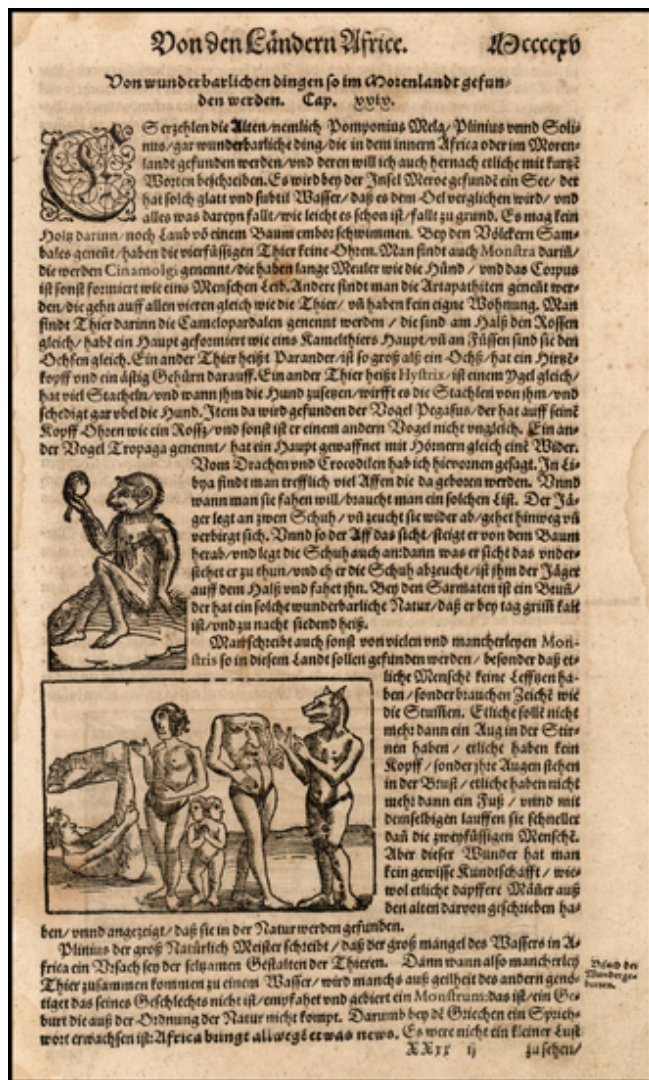

Barry Lawrence Ruderman Antique Maps Inc.

7407 La Jolla Boulevard
La Jolla, CA 92037

www.raremaps.com

(858) 551-8500
blr@raremaps.com

[Anthropomorphs--Cyclops, Doghead, Head In Torso, Monoped & Two Headed Child]

Stock#: 20557
Map Maker: Munster
Date: 1579
Place: Basle
Color: Hand Colored
Condition:
Size: 4 x 3 inches
Price: SOLD

Description:

Fascinating engraving depicting a number of the most famous humanlike curiosities of Asia, based upon early myth, misconception and the odd fantastic early travel account.

From the 1579 German edition of Munster's Cosmography one of the most influential georgaphical works of the 16th Century.

**Barry Lawrence Ruderman
Antique Maps Inc.**

7407 La Jolla Boulevard
La Jolla, CA 92037