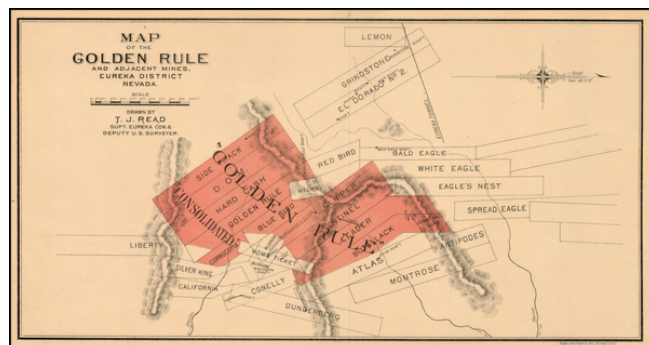

Barry Lawrence Ruderman Antique Maps Inc.

7407 La Jolla Boulevard
La Jolla, CA 92037

www.raremaps.com

(858) 551-8500
blr@raremaps.com

Map of the Golden Rule and Adjacent Mines. Eureka District Nevada . . .

Stock#: 20539
Map Maker: Read
Date: 1890 circa
Place: New York
Color: Color
Condition: VG+
Size: 15 x 8 inches
Price: \$65.00

Description:

Scarce map of the Golden Rule Mine, located in the Eureka Mining District, one of the most active mining regions of the period. The map was prepared by T.J. Read, who was working both in the private trade and as deputy surveyor for the United States.