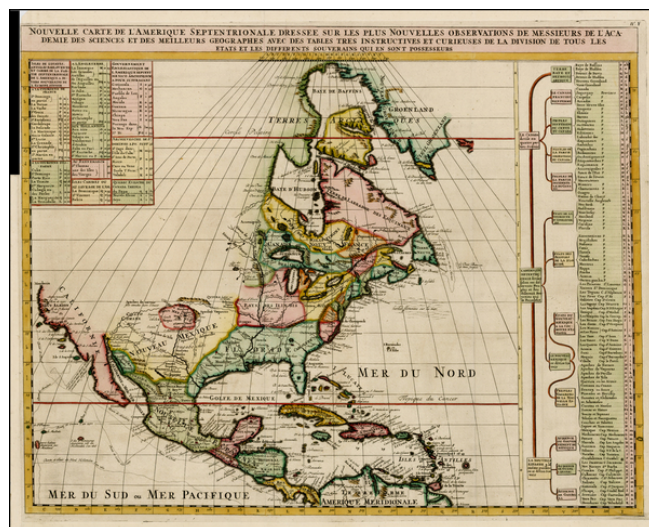

## Nouvelle Carte De L'Amerique Septentrionale Dressee Sur Les Plus Nouvelles Observations...

**Stock#:** 20467  
**Map Maker:** Chatelain  
**Date:** 1710  
**Place:** Amsterdam  
**Color:** Outline Color  
**Condition:** VG  
**Size:** 23.5 x 18.5 inches  
**Price:** SOLD

### Description:

Attractive map of North America, based upon De L'Isle's highly influential map of North America published in 1700, from Chatelain's monumental 7 volume *Atlas Historique*, published in Amsterdam. California is a peninsula with a number of villages, mountains, and the Channel Islands shown. Mississippi extends far north of its true source. Large Florida and downplayed English colonies.

This fine map is a wonderful example from Chatelain's important text. By combining a wealth of information and geographical observation, with delicate engraving and an uncomplicated composition, this elegant map is a superb example from the golden age of French mapmaking.