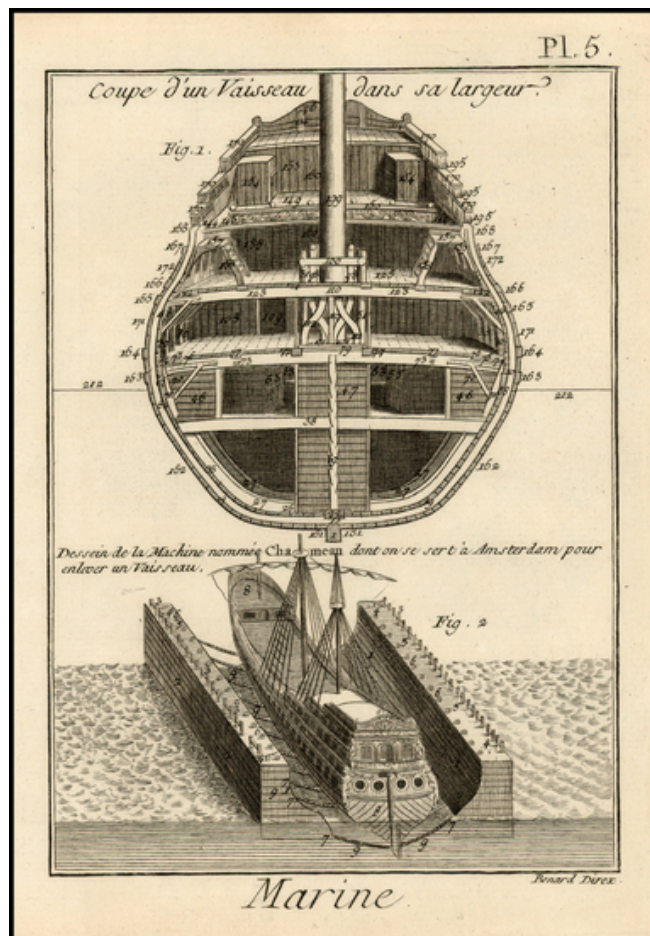

## Coupe d'un Vaisseau dans sa largeur

**Stock#:** 20432  
**Map Maker:** Diderot  
**Date:** 1772  
**Place:** Paris  
**Color:** Uncolored  
**Condition:** VG  
**Size:** 8 x 5 inches  
**Price:** SOLD

### Description:

Interesting engraving showing cross-sections of a ship in dry dock.

The engraving appeared in Diderot's monumental *Encyclopedie*.