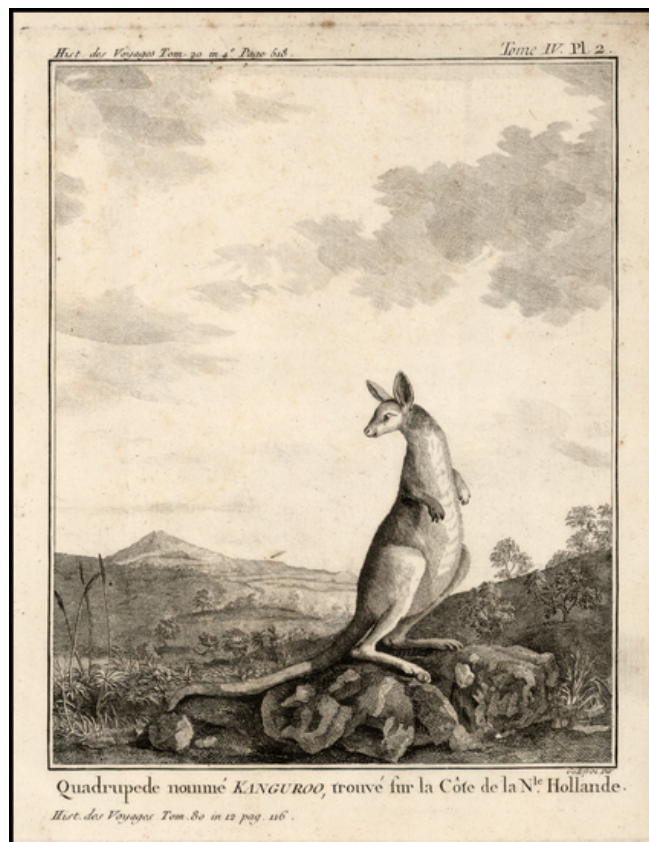

Barry Lawrence Ruderman Antique Maps Inc.

7407 La Jolla Boulevard
La Jolla, CA 92037

www.raremaps.com

(858) 551-8500
blr@raremaps.com

Quadrupede nomme Kanguroo, trouve sur la Cote de la Nle. Hollande

Stock#: 20395
Map Maker: Cook
Date: 1774
Place: Paris
Color: Uncolored
Condition: VG
Size: 6.5 x 8.5 inches
Price: SOLD

Description:

Attractive and early print of a Kangaroo, engraved from an oil painting by George Stubbs, a famous 18th century artist working in London, who used as a model a skin brought back to England by Joseph Banks, who accompanied Capt. James Cook on his first voyage to the Pacific in 1768-1771.

Engraved by François Godefroi. From the French edition of James Cook's first voyage entitled Relation des voyages entrepris par ordre de sa Majesté Britannique actuellement régnante pour faire des découvertes dans l'hémisphère méridional, et successivement exécutés par le commodore Byron, le capitaine Carteret, le capitaine Wallis et le capitaine Cook dans les vaisseaux "le Dauphin", "le Swallow" and "l'Endeavour".