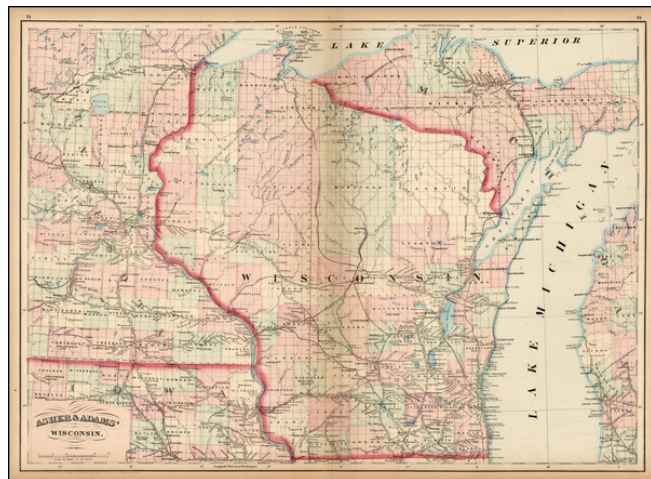

Barry Lawrence Ruderman Antique Maps Inc.

7407 La Jolla Boulevard
La Jolla, CA 92037

www.raremaps.com

(858) 551-8500
blr@raremaps.com

Asher & Adams' Wisconsin

Stock#: 20356
Map Maker: Asher & Adams
Date: 1874
Place: New York
Color: Hand Colored
Condition: VG
Size: 22 x 16 inches
Price: SOLD

Description:

Gorgeous large format railroad map of Wisconsin, hand colored by counties. Shows railroads, towns, rivers, lakes, mountains, township surveys, etc.

Asher & Adams Atlas was conceived as a Railroad Atlas, but is probably most notable for its relatively unique style and excellent large format treatment of the states west of the Mississippi.