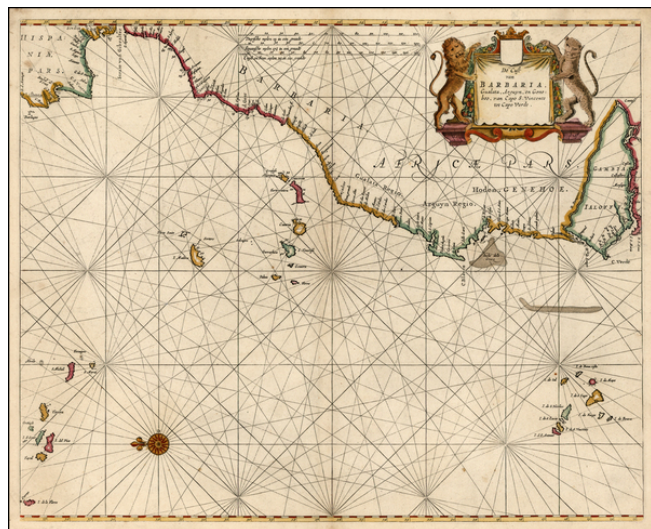

**Barry Lawrence Ruderman
Antique Maps Inc.**

7407 La Jolla Boulevard
La Jolla, CA 92037

www.raremaps.com

(858) 551-8500
blr@raremaps.com

**[Azores and Cap Verde Islands to West Africa & Spain] De cust van Barbaria Gualata,
Arguyn, en Geneheo, van Capo S Vincente tot Capo Verde**

Stock#: 20341
Map Maker: Goos
Date: 1666
Place: Amsterdam
Color: Hand Colored
Condition: VG
Size: 20.5 x 16.5 inches
Price: \$675.00

Description:

Detailed sea chart of the Iberian Peninsula and the Northwest Coast of Africa, extending to the Cape Verde Island and Gambia.

Pieter Goos was one of the leading Dutch chart makers of the period.

Detailed Condition: